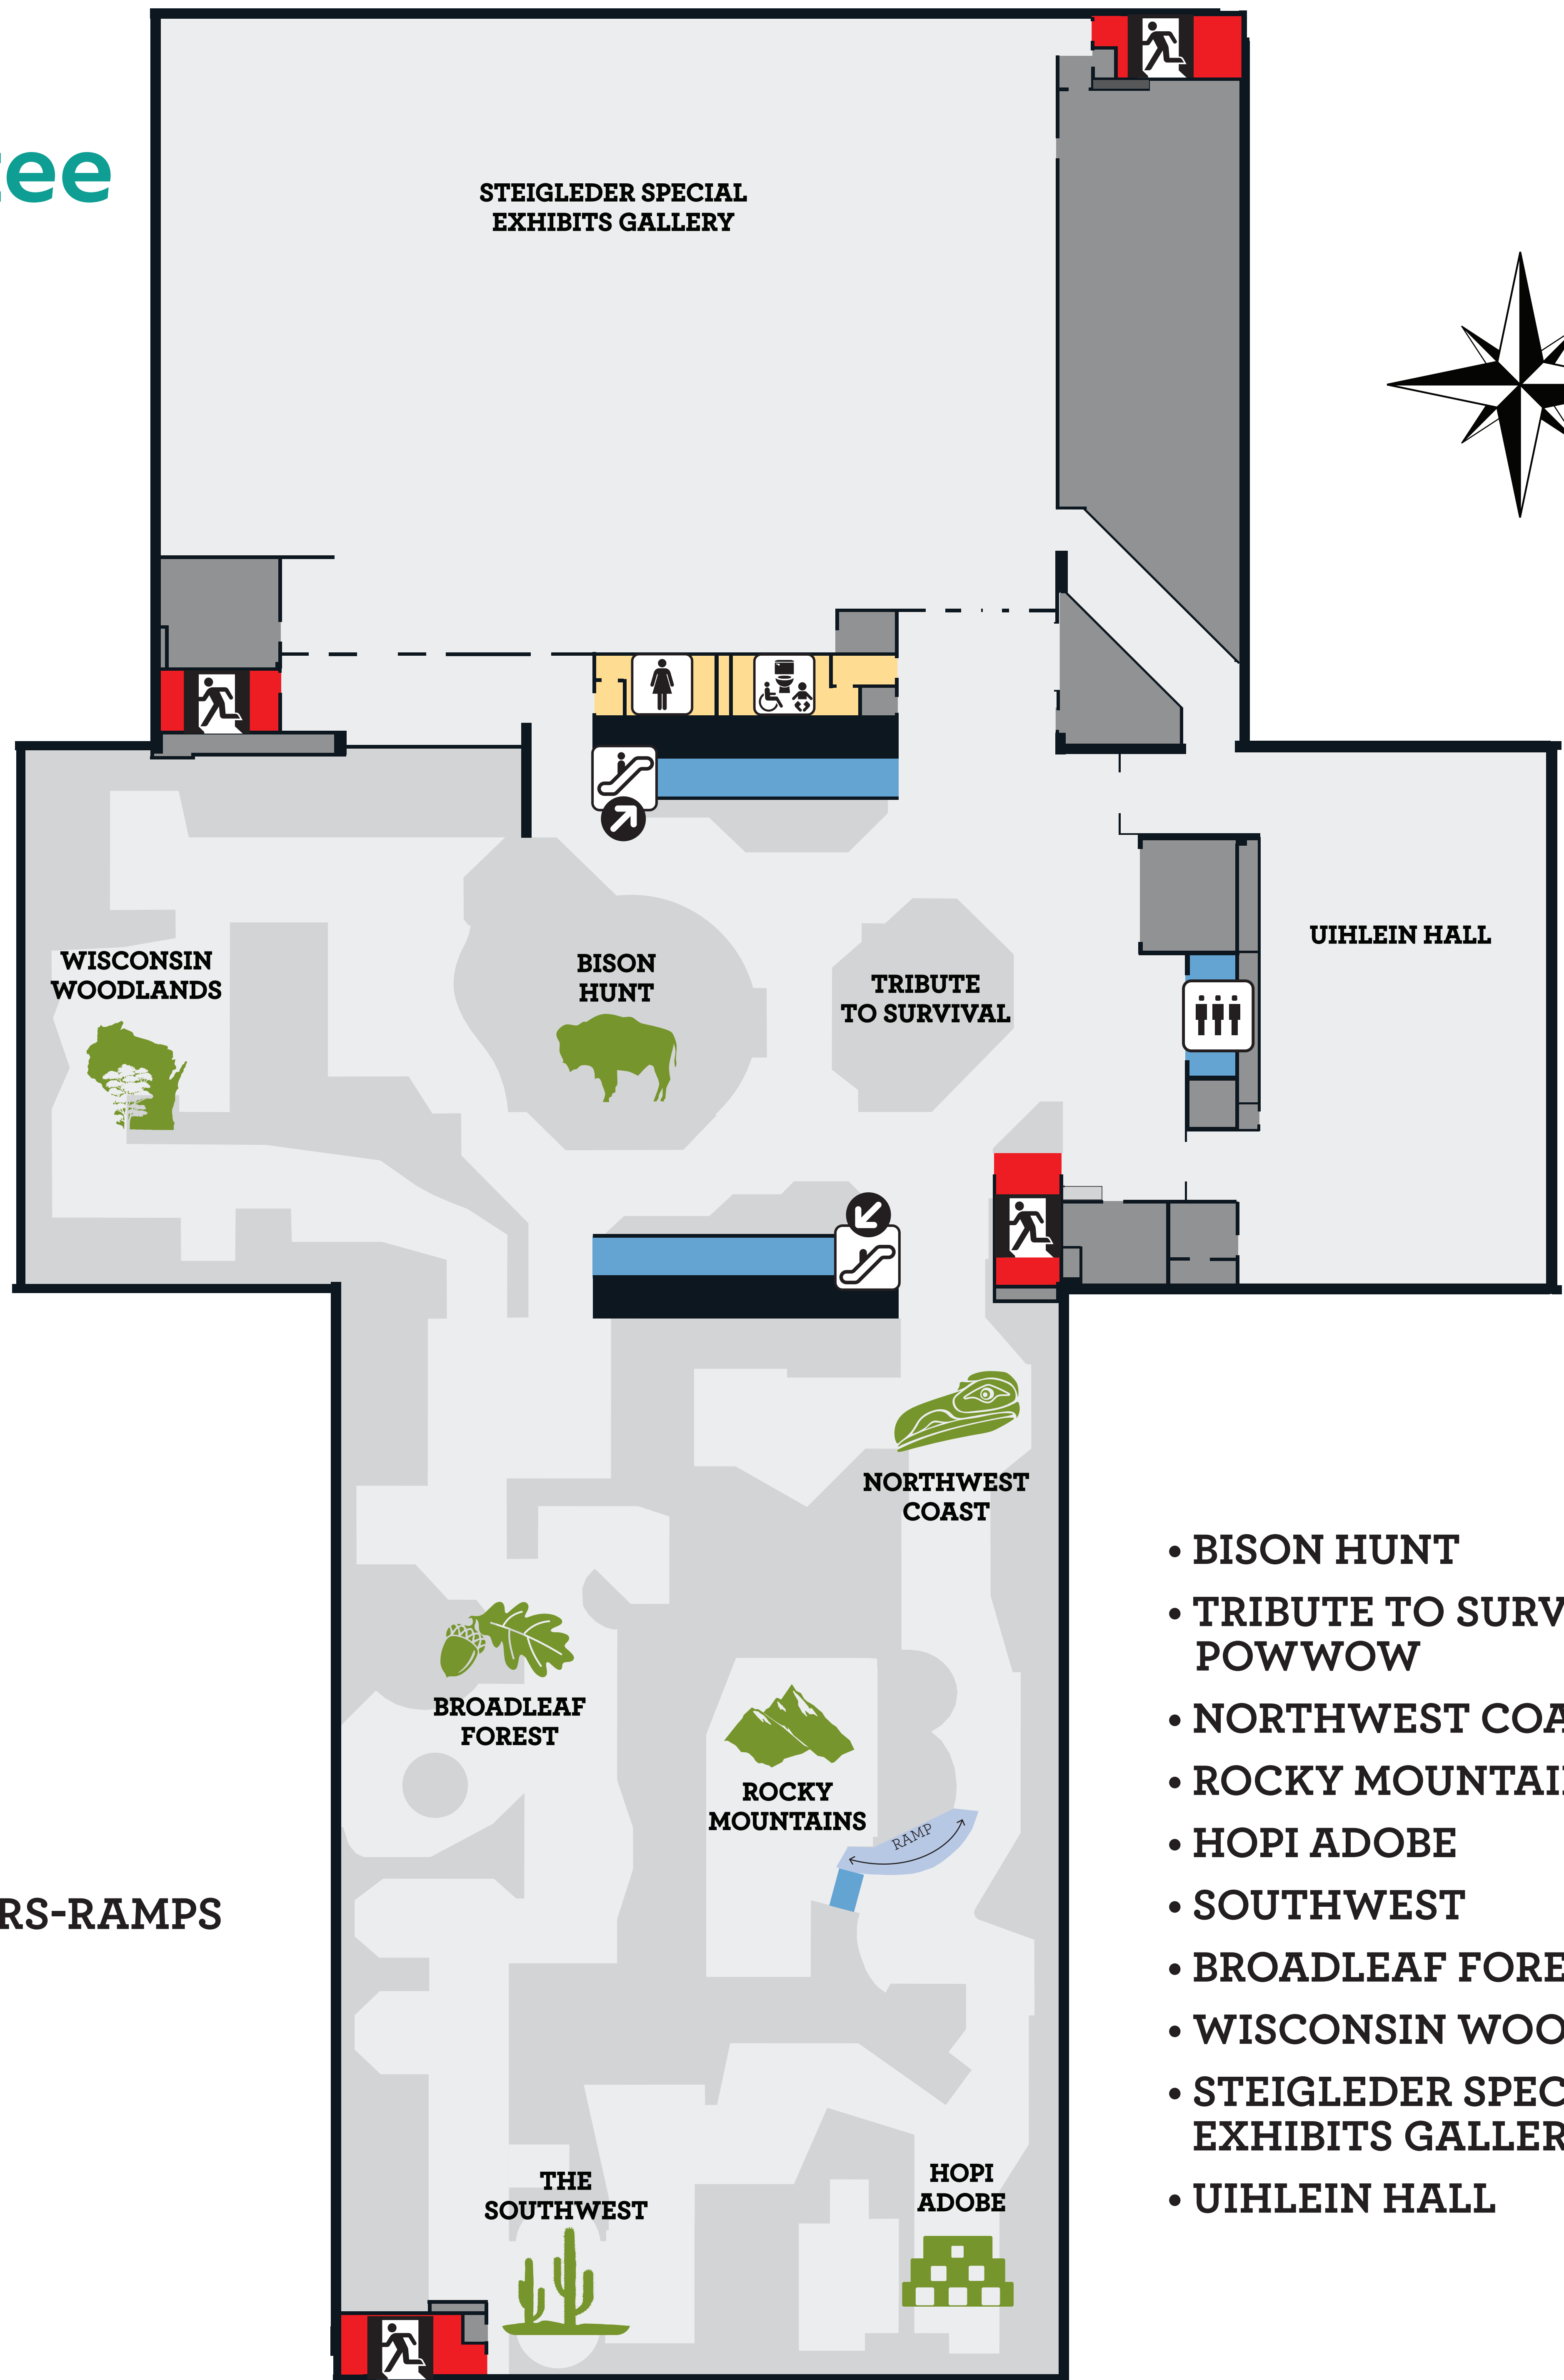

Milwaukee
Public
Museum

2 FLOOR

- RESTROOMS
- STAIRS-ELEVATORS-ESCALATORS-RAMPS
- MEZZANINES-BALCONIES
- RESTRICTED AREAS
- EMERGENCY EXITS

- BISON HUNT
- TRIBUTE TO SURVIVAL POWWOW
- NORTHWEST COAST
- ROCKY MOUNTAINS
- HOPI ADOBE
- SOUTHWEST
- BROADLEAF FOREST
- WISCONSIN WOODLANDS
- STEIGLEDER SPECIAL EXHIBITS GALLERY
- UIHLEIN HALL

G FLOOR

- MAIN ENTRANCE
- ADMISSIONS
- HEBIOR MAMMOTH
- DANIEL M. SOREF
DOME THEATER &
PLANETARIUM
- MUSEUM MARKETPLACE
- MACARTHUR SQUARE
PARKING

1 FLOOR

- SENSE OF WONDER
- THIRD PLANET
- T. REX
- RAINFOREST
- EUROPEAN VILLAGE
- STREETS OF OLD MILWAUKEE
- PUELICHER BUTTERFLY WING
- PUELICHER BUTTERFLY VIVARIUM
- BUGS ALIVE!
- EXPLORING LIFE ON EARTH

3 FLOOR

- GUATEMALAN MARKET
- CROSSROADS OF CIVILIZATION
- ARCTIC
- JAPAN
- CHINA
- INDIAN MARKET
- LIVING OCEANS
- OCEANIA
- MIDDLE AMERICA
- RHINO DIORAMA
- MAASAI LION HUNT
- BAMBOO FOREST