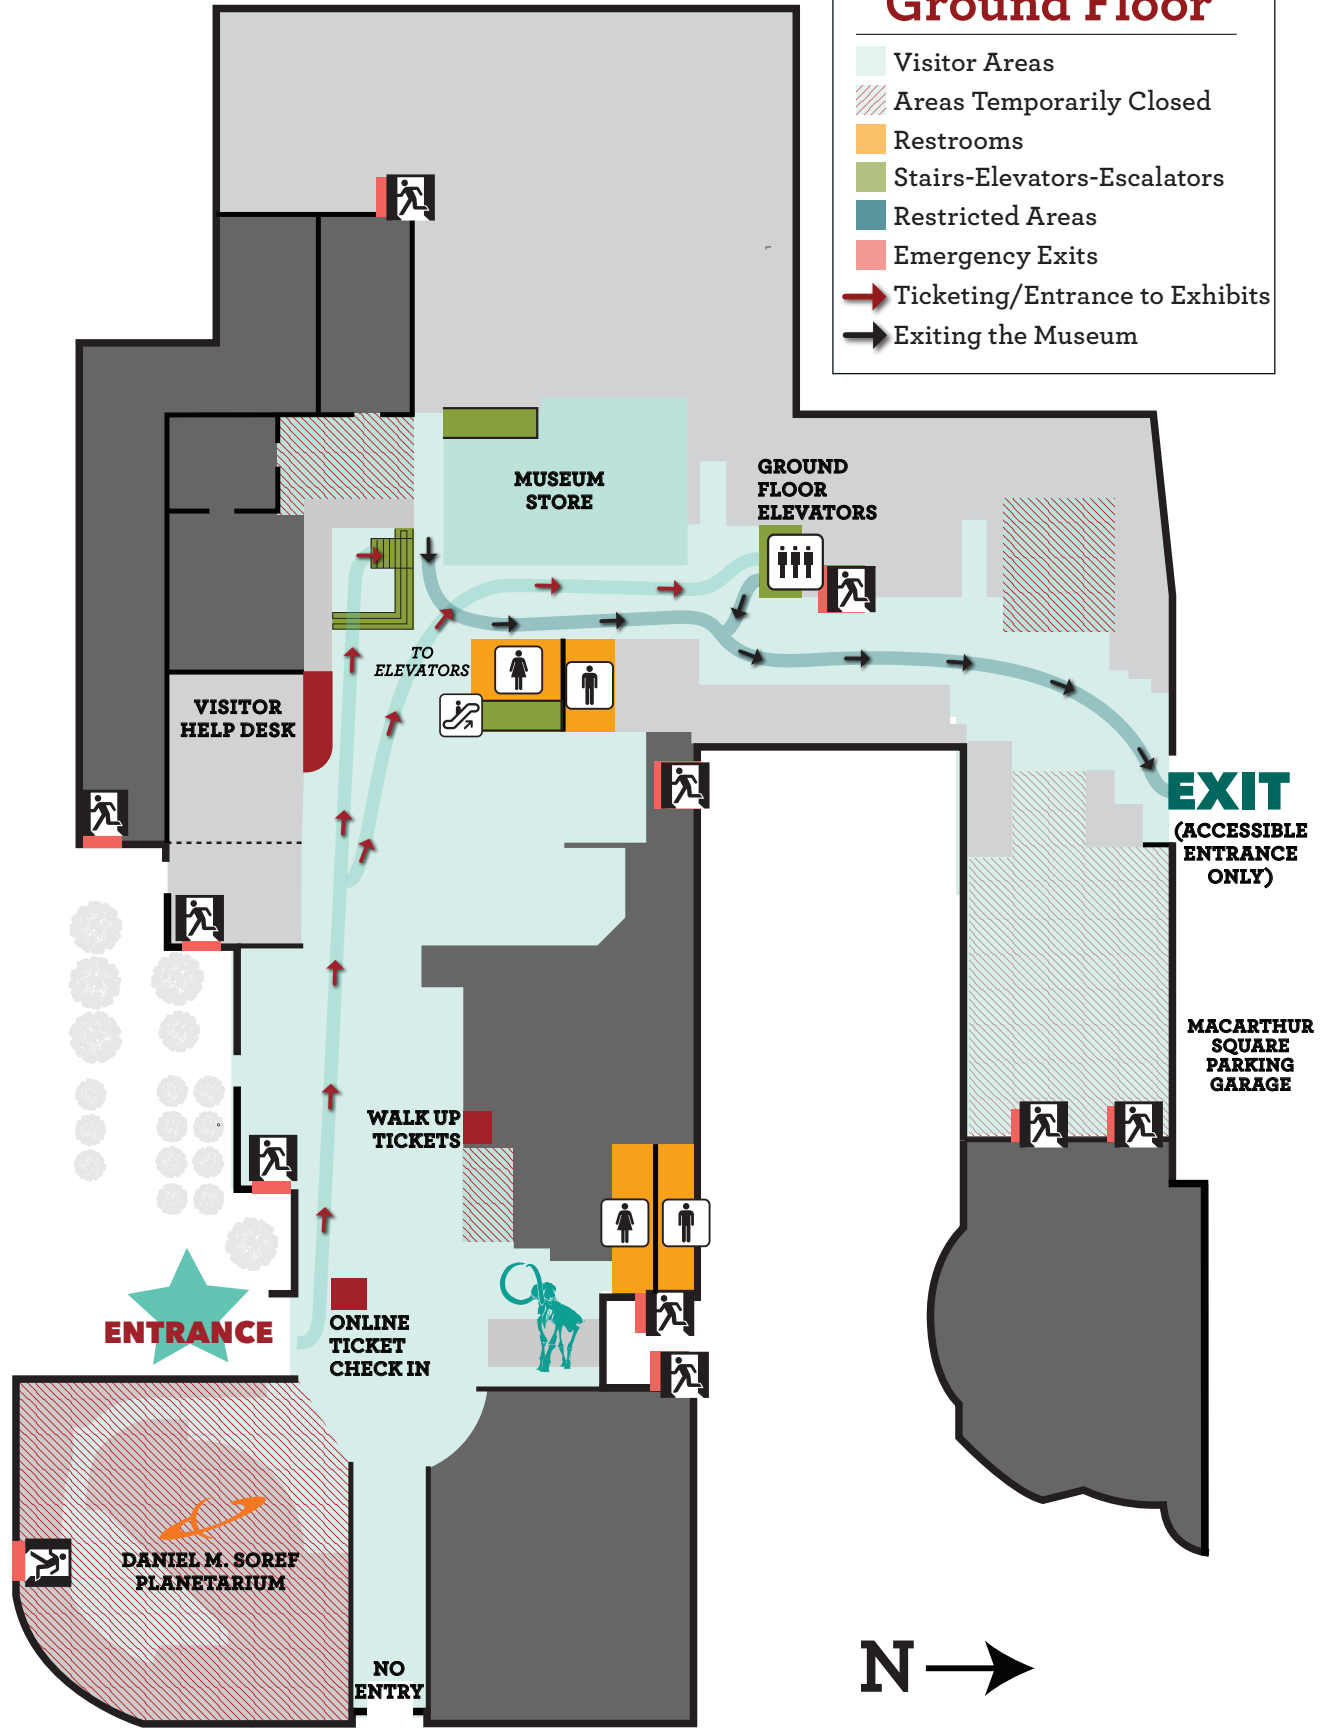

Ground Floor

- Visitor Areas
- Areas Temporarily Closed
- Restrooms
- Stairs-Elevators-Escalators
- Restricted Areas
- Emergency Exits
- Ticketing/Entrance to Exhibits
- Exiting the Museum

WELLS STREET

EXIT
(ACCESSIBLE
ENTRANCE
ONLY)

MACARTHUR
SQUARE
PARKING
GARAGE

ENTRANCE

MUSEUM
STORE

GROUND
FLOOR
ELEVATORS

VISITOR
HELP DESK

WALK UP
TICKETS

ONLINE
TICKET
CHECK IN

DANIEL M. SOREF
PLANETARIUM

NO
ENTRY

N. JAMES LOVELL STREET