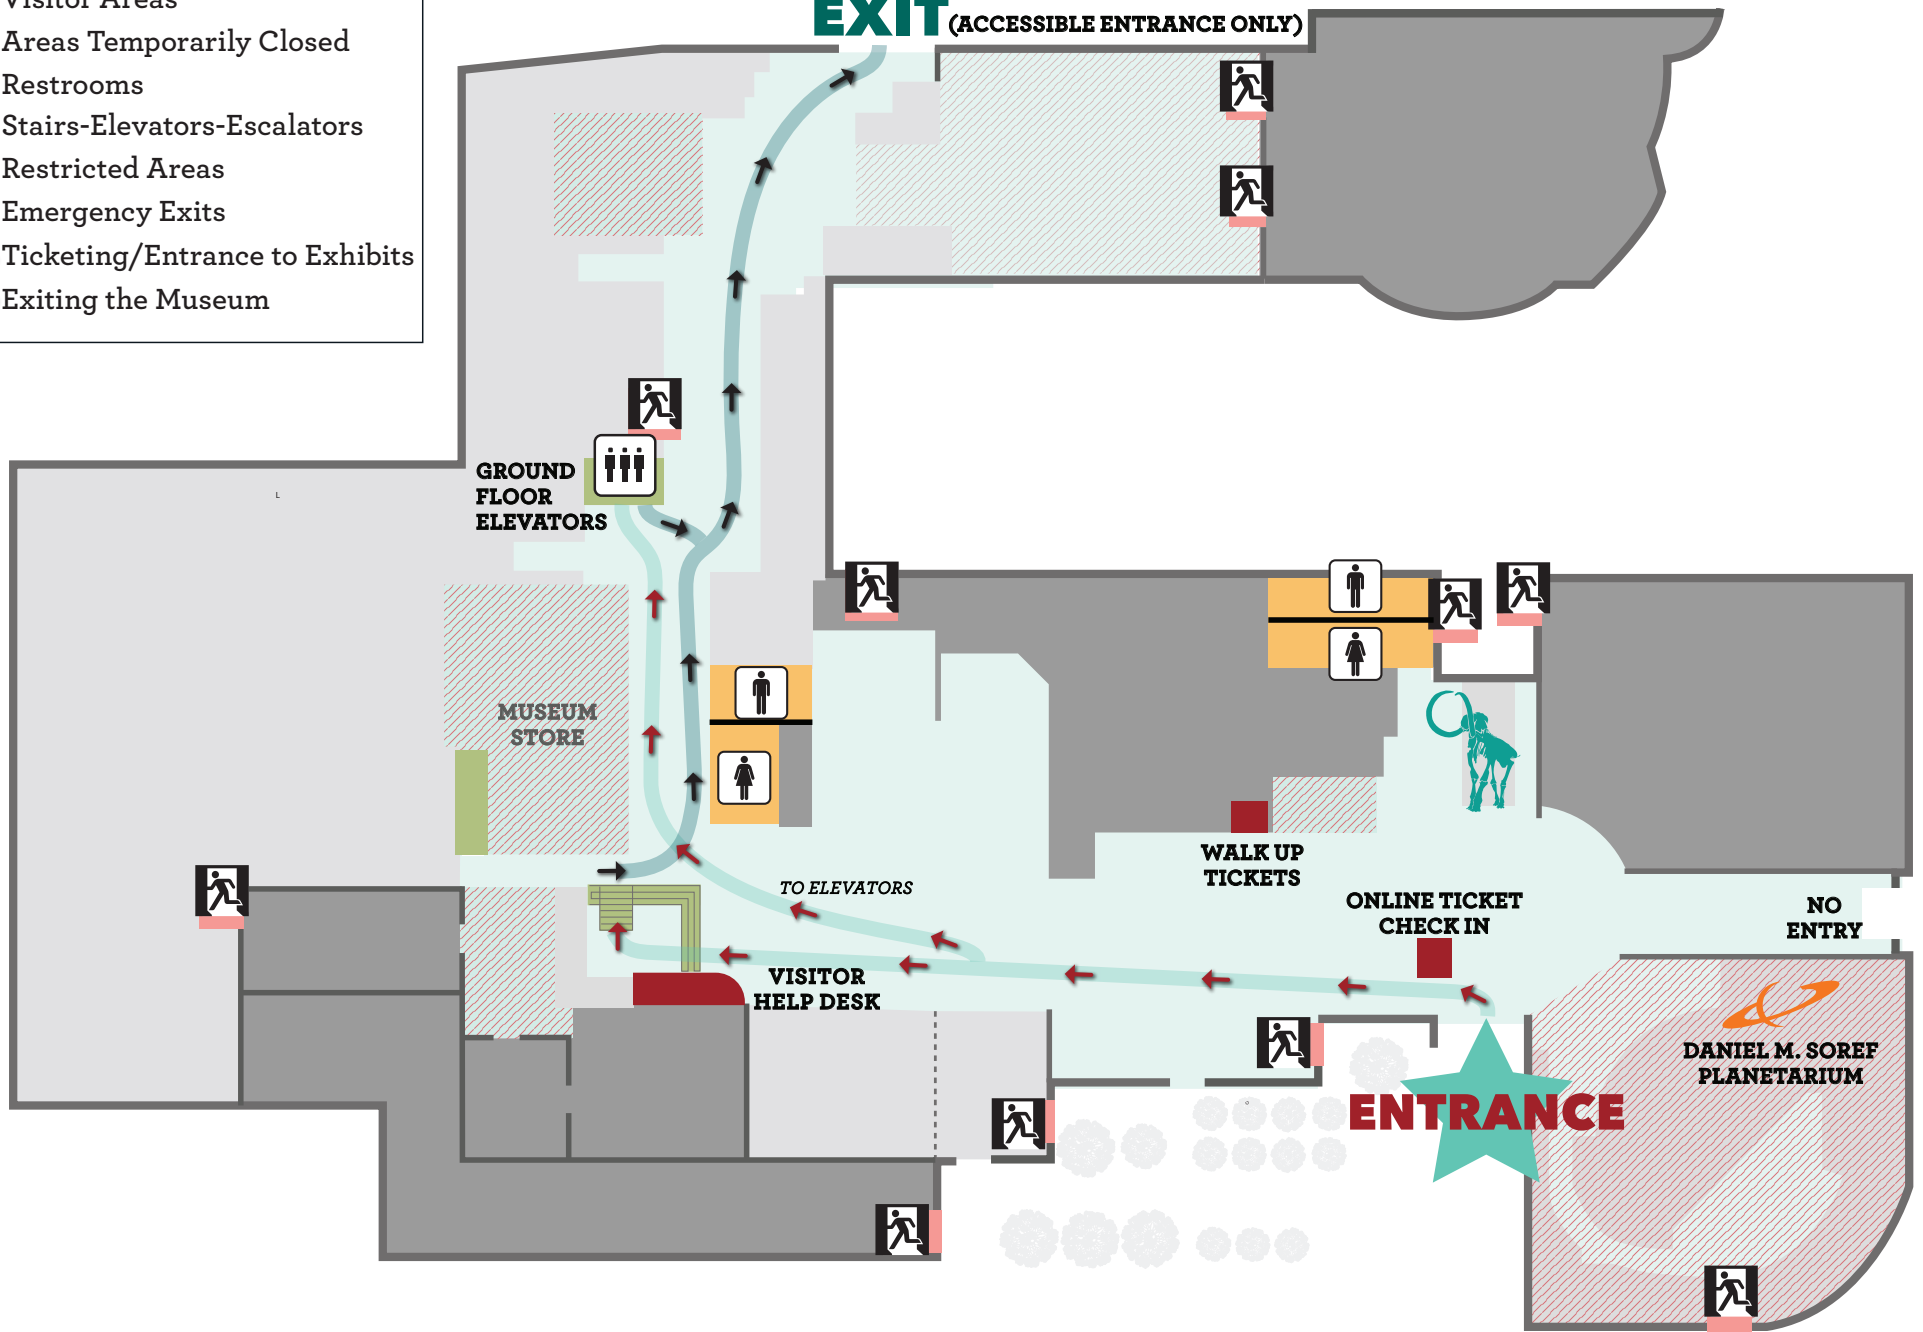

# Ground Floor

- Visitor Areas
- Areas Temporarily Closed
- Restrooms
- Stairs-Elevators-Escalators
- Restricted Areas
- Emergency Exits
- Ticketing/Entrance to Exhibits
- Exiting the Museum

MACARTHUR SQUARE  
PARKING GARAGE

**EXIT** (ACCESSIBLE ENTRANCE ONLY)

GROUND FLOOR ELEVATORS

MUSEUM STORE

VISITOR HELP DESK

WALK UP TICKETS

ONLINE TICKET CHECK IN

NO ENTRY

DANIEL M. SOREF PLANETARIUM

**ENTRANCE**

N. JAMES LOVELL STREET

WELLS STREET