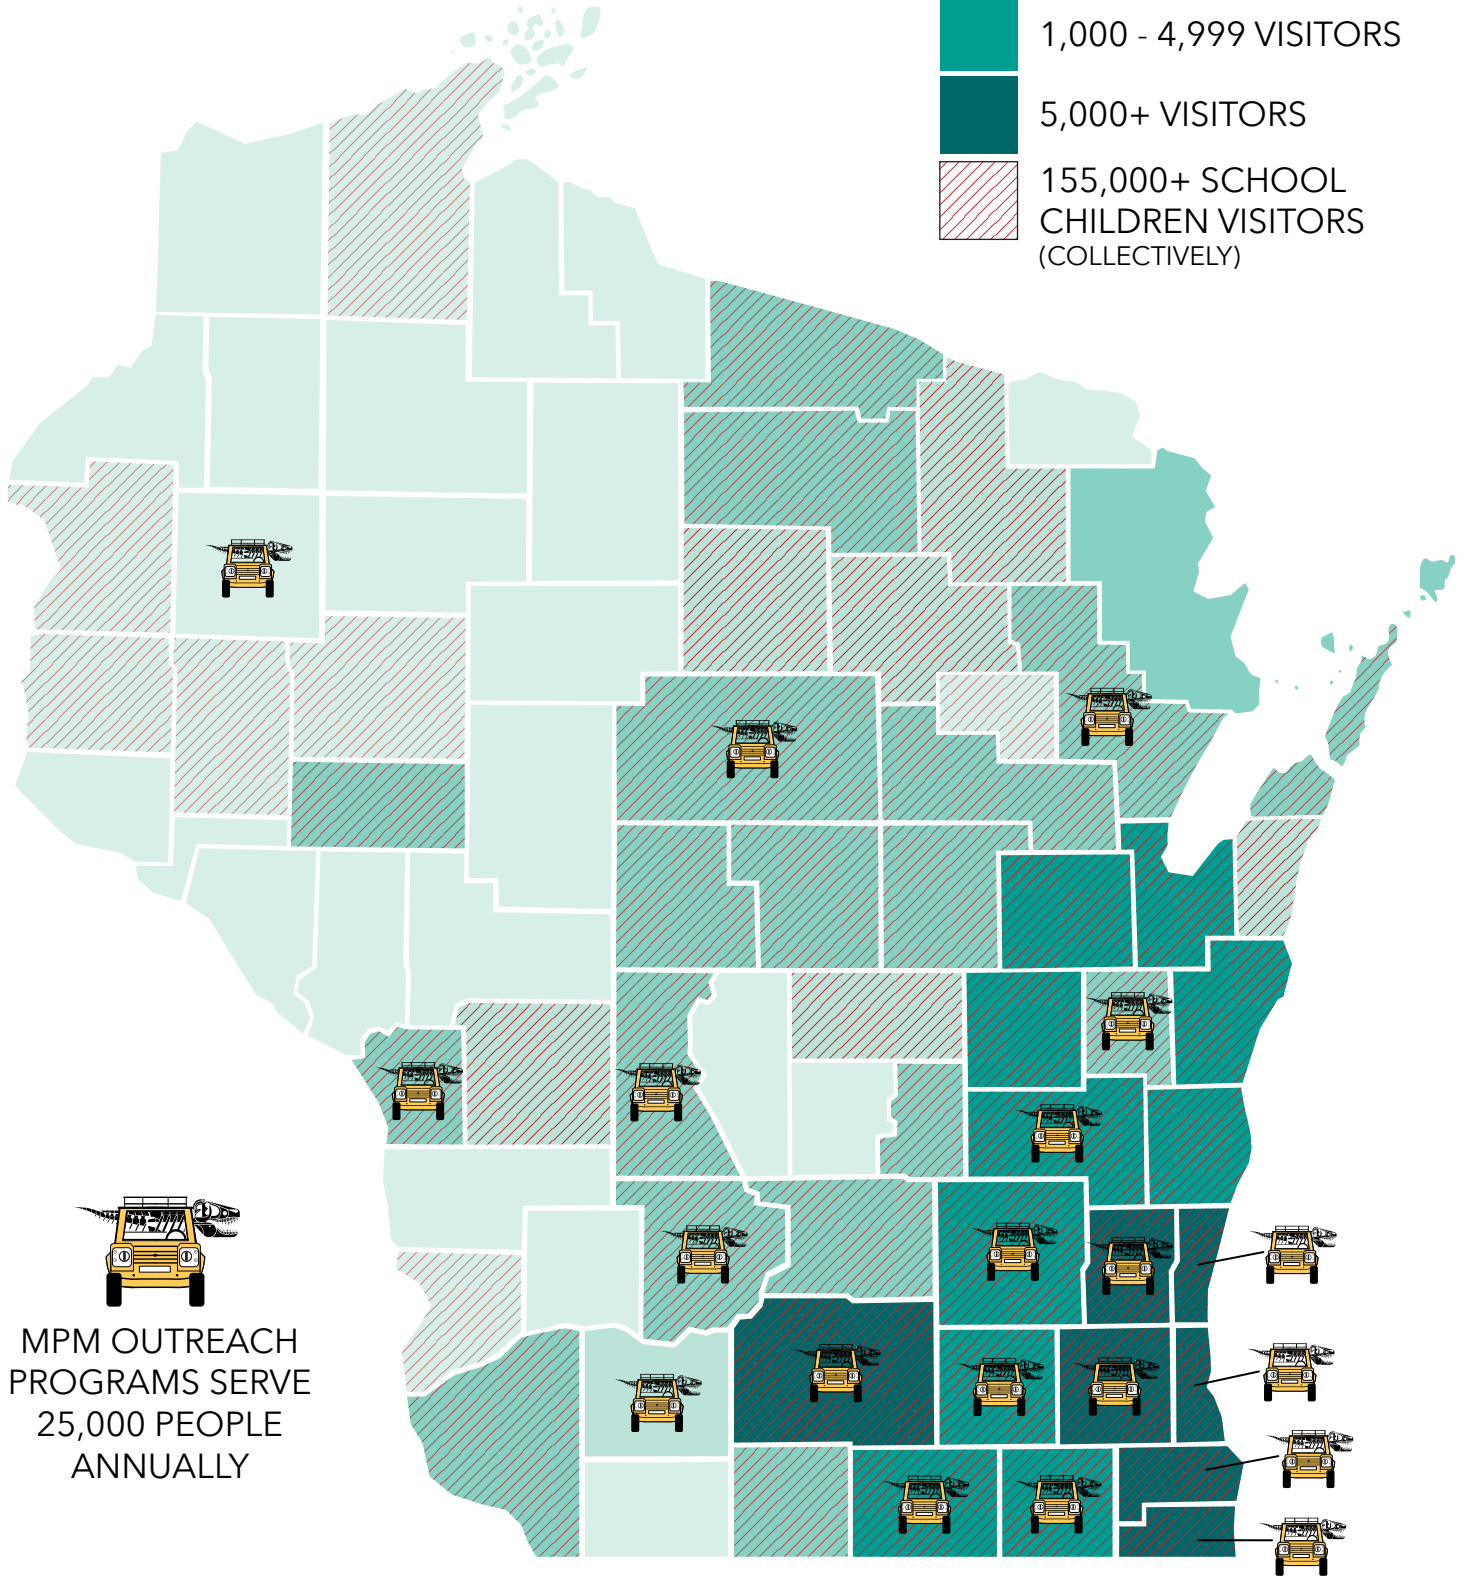

MILWAUKEE PUBLIC MUSEUM ANNUAL VISITORSHIP

MPM OUTREACH
PROGRAMS SERVE
25,000 PEOPLE
ANNUALLY