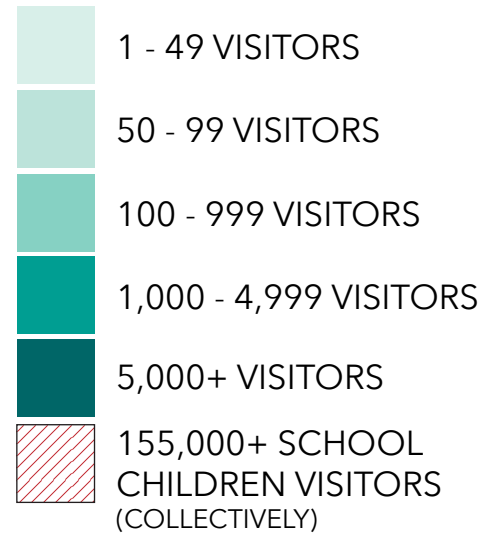

MILWAUKEE PUBLIC MUSEUM ANNUAL VISITORSHIP

MPM OUTREACH
PROGRAMS SERVE
25,000 PEOPLE
ANNUALLY