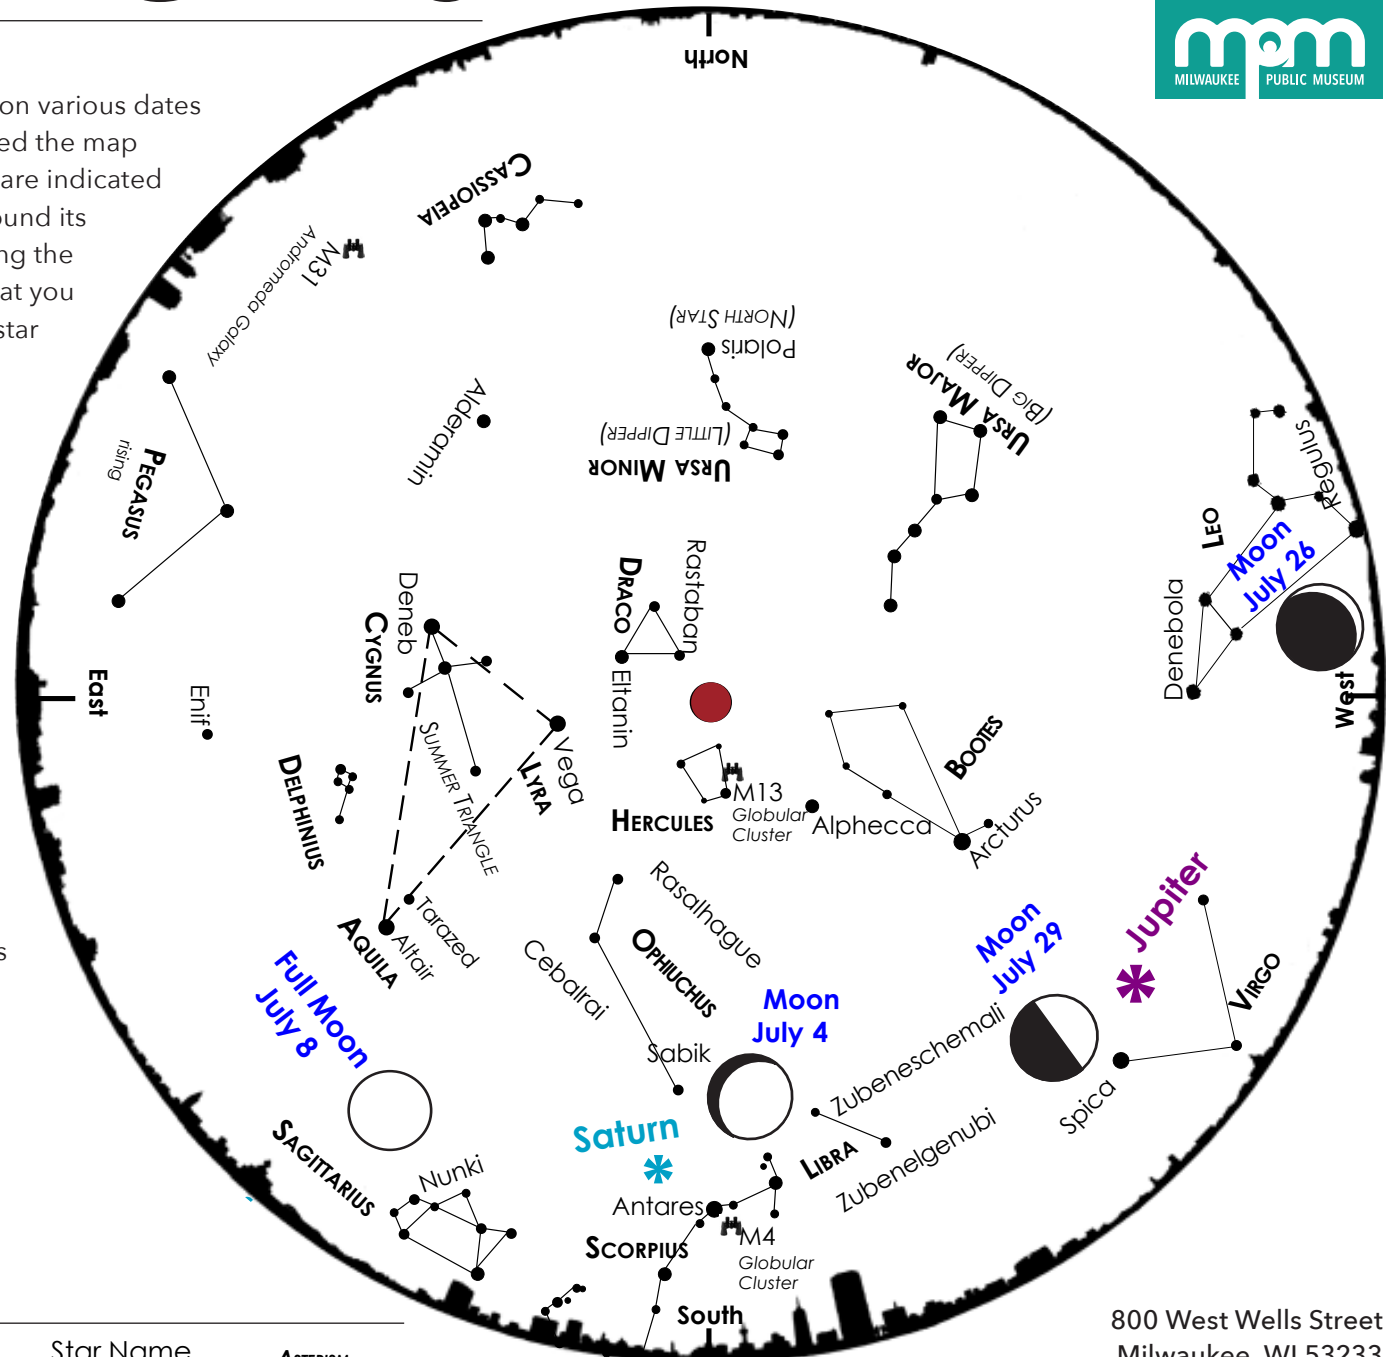

SUBSCRIBE TO THE STARS

Email bonadurer@mpm.edu to receive our FREE monthly sky map and newsletter. Follow us on Twitter at @MPMPlanetarium