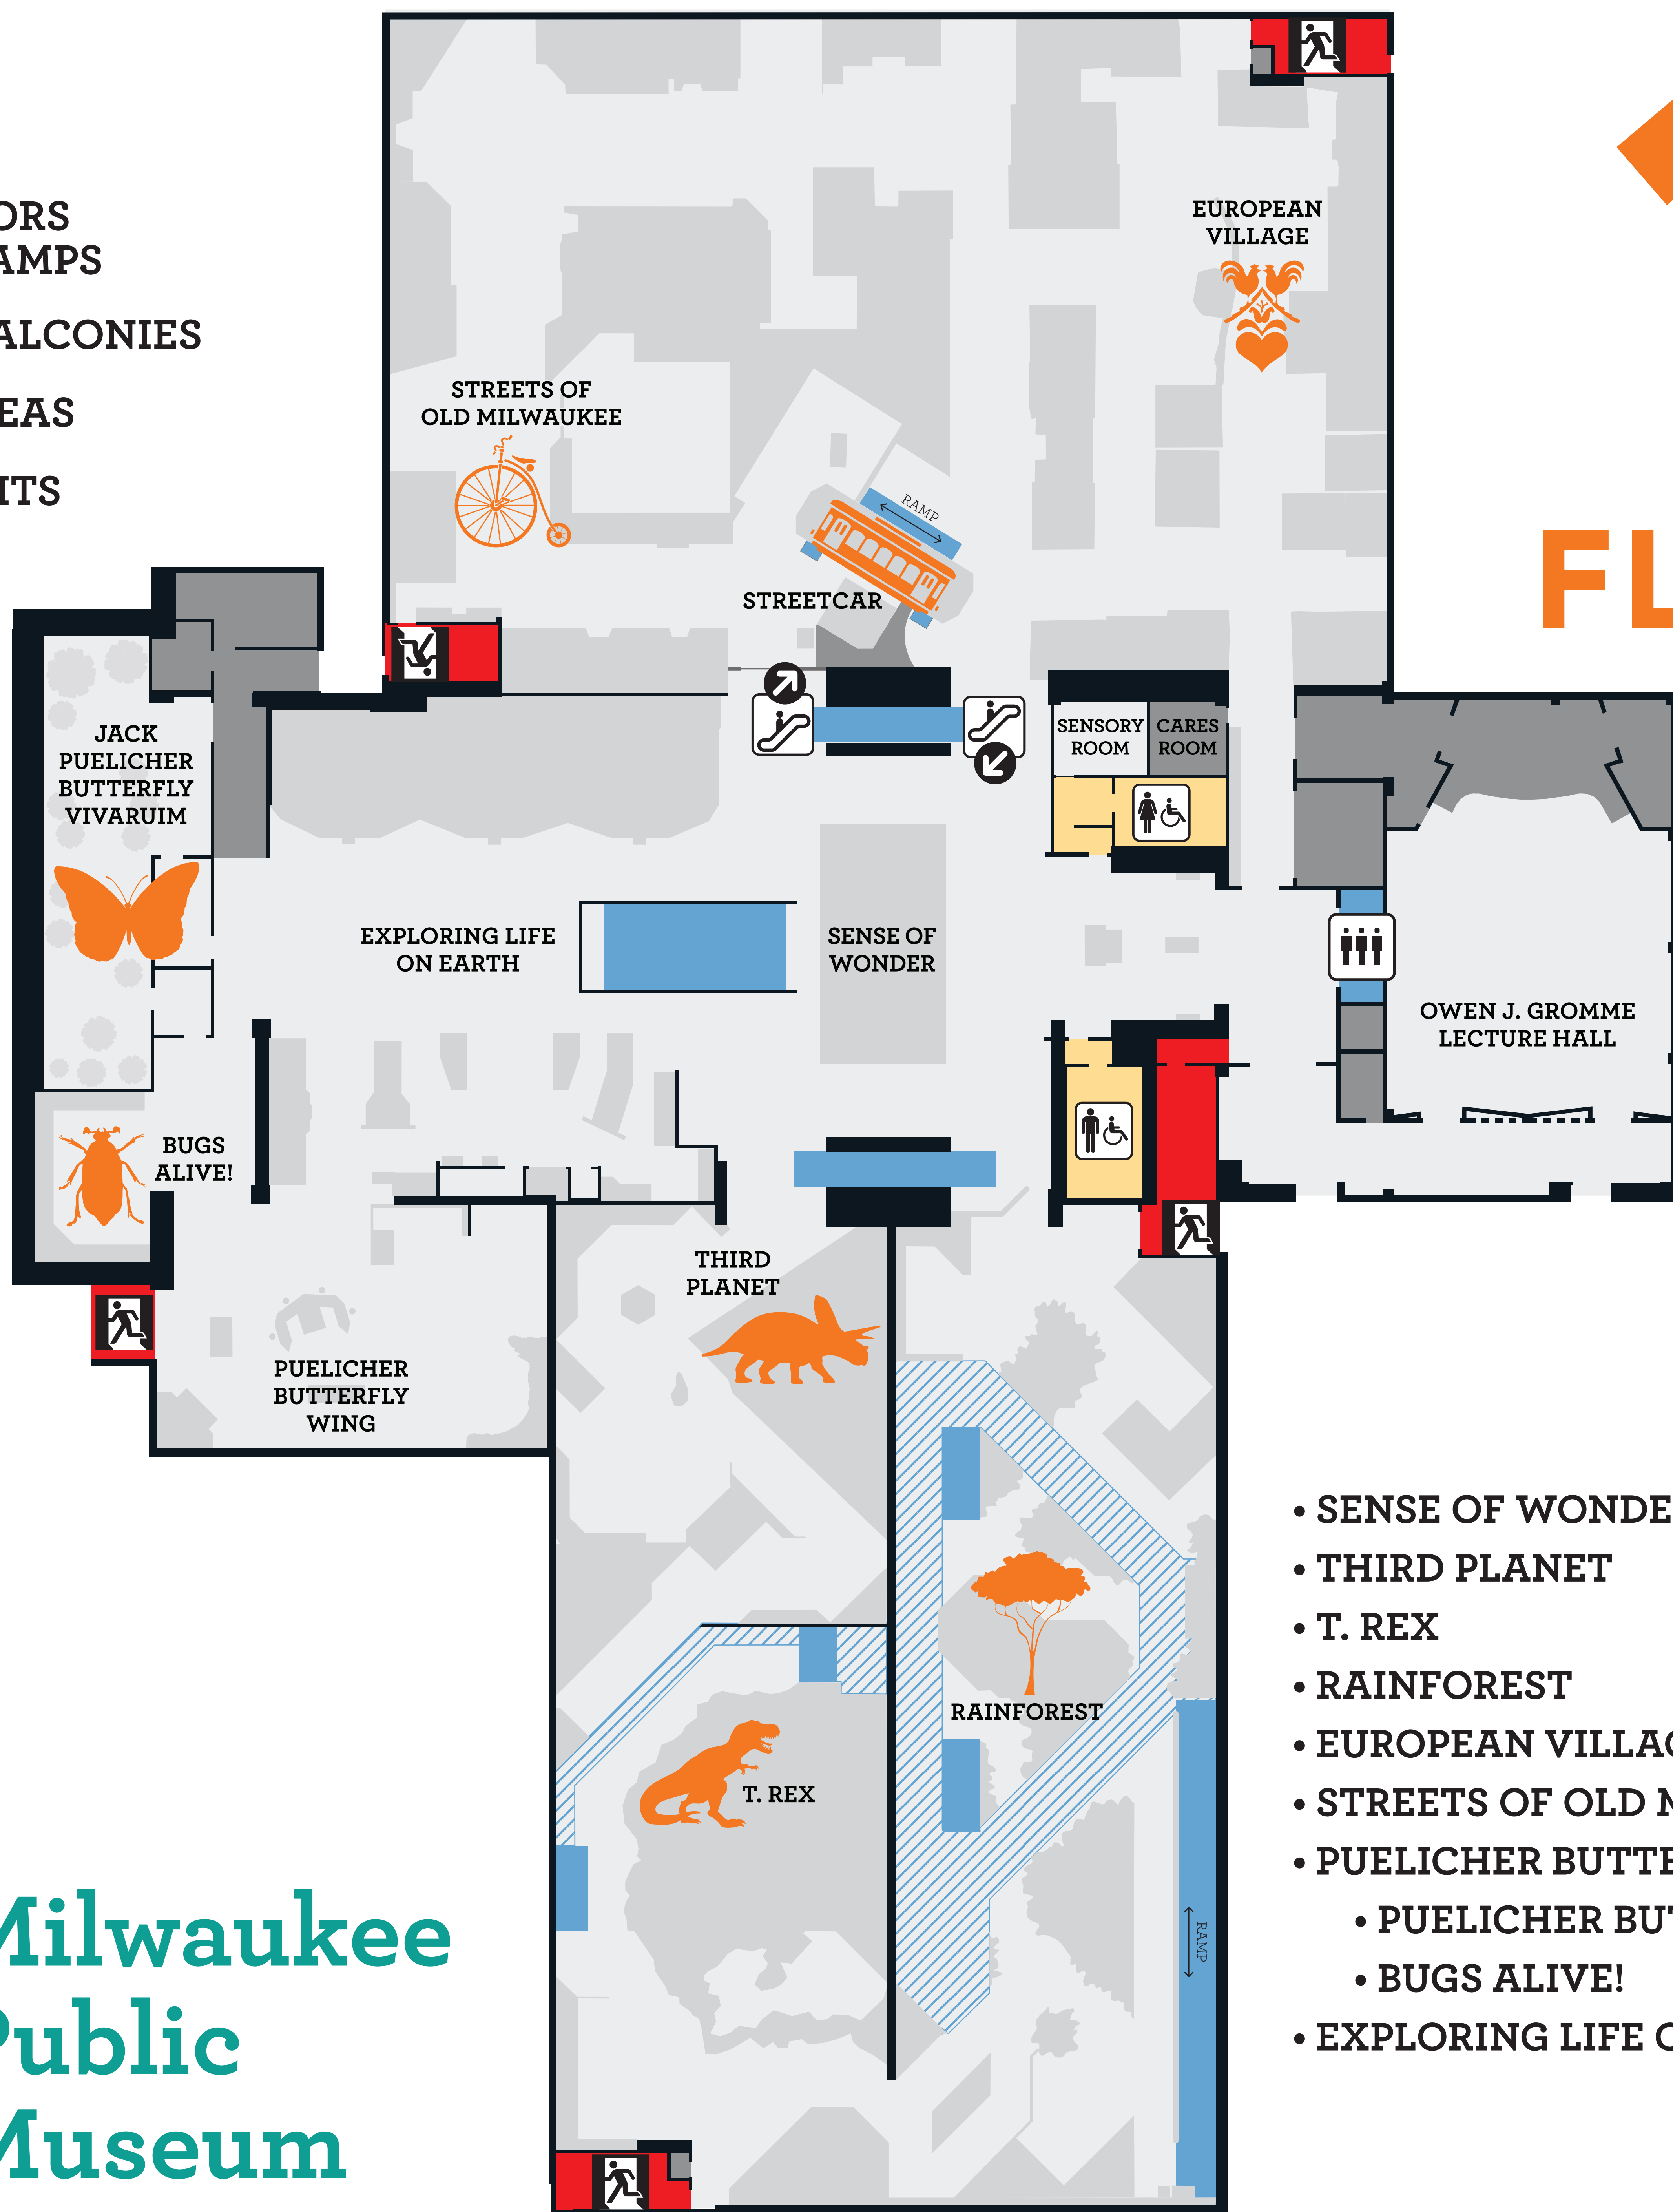

- RESTROOMS
- STAIRS-ELEVATORS
ESCALATORS-RAMPS
- MEZZANINES-BALCONIES
- RESTRICTED AREAS
- EMERGENCY EXITS

1 FLOOR

- SENSE OF WONDER
- THIRD PLANET
- T. REX
- RAINFOREST
- EUROPEAN VILLAGE
- STREETS OF OLD MILWAUKEE
- PUELICHER BUTTERFLY WING
 - PUELICHER BUTTERFLY VIVARIUM
 - BUGS ALIVE!
- EXPLORING LIFE ON EARTH

- G FLOOR**
- MAIN ENTRANCE
 - ADMISSIONS
 - HEBIOR MAMMOTH
 - DANIEL M. SOREF DOME THEATER & PLANETARIUM
 - MUSEUM MARKETPLACE
 - MACARTHUR SQUARE PARKING

- 2 FLOOR**
- BISON HUNT
 - TRIBUTE TO SURVIVAL POWWOW
 - NORTHWEST COAST
 - ROCKY MOUNTAINS
 - HOPI ADOBE
 - SOUTHWEST
 - BROADLEAF FOREST
 - WISCONSIN WOODLANDS
 - STEIGLEDER SPECIAL EXHIBITS GALLERY
 - UIHLEIN HALL

- 3 FLOOR**
- GUATEMALAN MARKET
 - CROSSROADS OF CIVILIZATION
 - ARCTIC
 - JAPAN
 - CHINA
 - INDIAN MARKET
 - OCEANIA
 - LIVING OCEANS
 - MIDDLE AMERICA
 - RHINO DIORAMA
 - MAASAI LION HUNT
 - BAMBOO FOREST