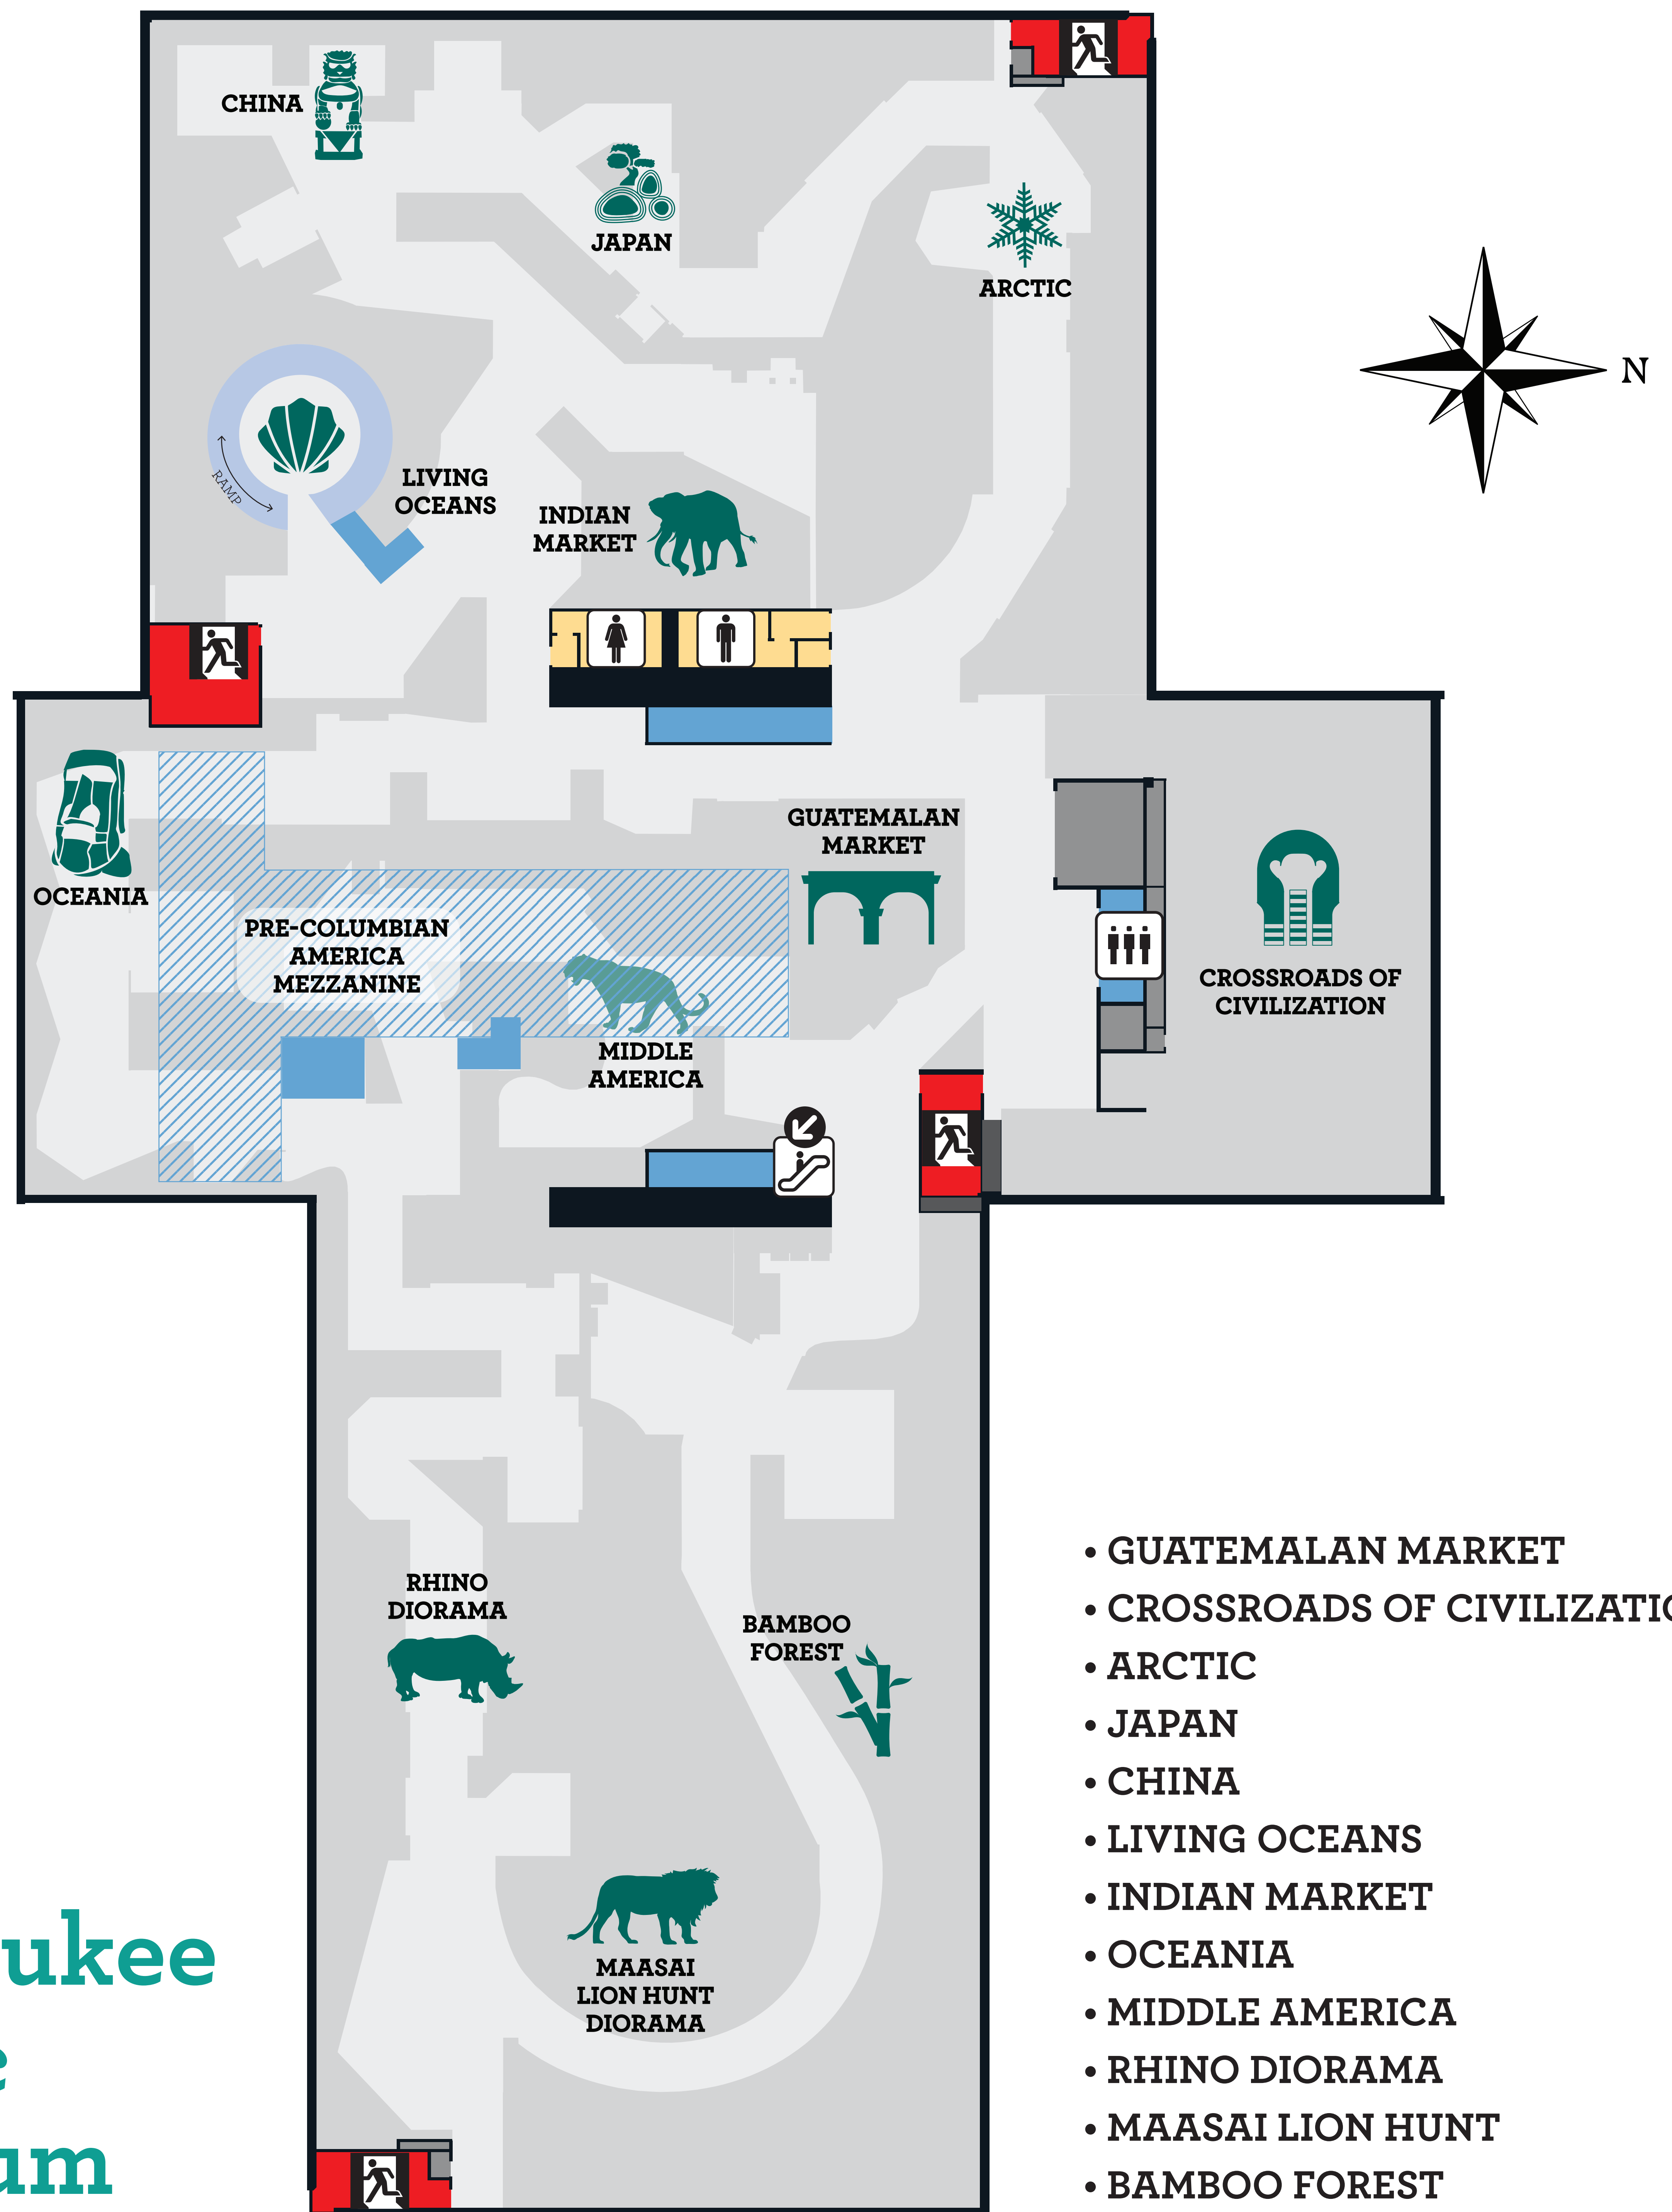

3 FLOOR

G FLOOR

- MAIN ENTRANCE
- ADMISSIONS
- HEBIOR MAMMOTH
- DANIEL M. SOREF
DOME THEATER &
PLANETARIUM
- MUSEUM MARKETPLACE
- MACARTHUR SQUARE
PARKING

1 FLOOR

- SENSE OF WONDER
- THIRD PLANET
- T. REX
- RAINFOREST
- EUROPEAN VILLAGE
- STREETS OF OLD MILWAUKEE
- PUELICHER BUTTERFLY WING
- PUELICHER BUTTERFLY VIVARIUM
- BUGS ALIVE!
- EXPLORING LIFE ON EARTH

2 FLOOR

- BISON HUNT
- TRIBUTE TO SURVIVAL
POWOW
- NORTHWEST COAST
- ROCKY MOUNTAINS
- HOPI ADOBE
- SOUTHWEST
- BROADLEAF FOREST
- WISCONSIN
WOODLANDS
- STEIGLEDER SPECIAL
EXHIBITS GALLERY
- UIHLEIN HALL