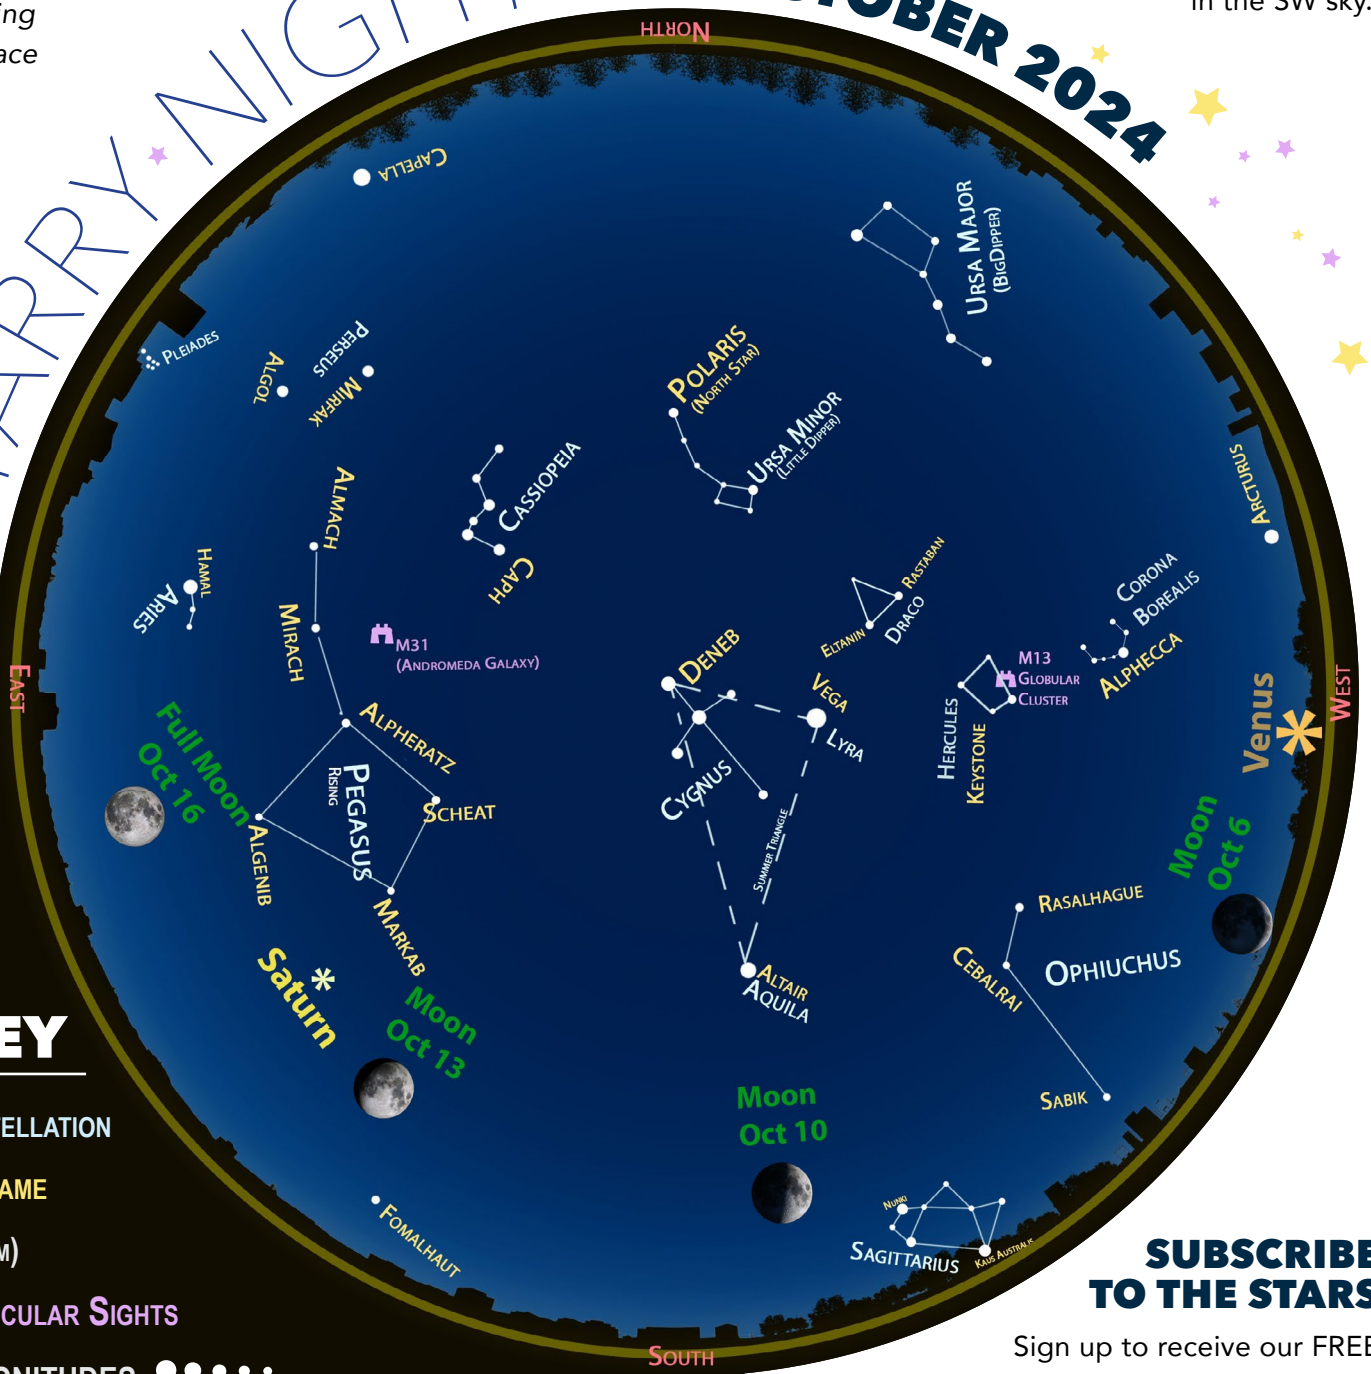

HOW TO USE THIS MAP

MPM's star map shows the night sky as it appears on various dates and times. It is designed to be held above your head. Compass directions are indicated along the edge of the circle. Turn the map around its center so the compass direction that appears along the bottom of the map is the same as the direction you face.

NOW PLAYING

WI Stargazing
Spooky Space

Milwaukee
Public
Museum

Daniel M. Soref
PLANETARIUM

BEST VIEWS

October 1 at 9 p.m.,
October 15 at 8 p.m., and
October 31 at 7 p.m. Best to
use the chart within an hour of
the times listed. This chart is
drawn for 43 degrees latitude
but may be applied throughout
the continental USA.

OCTOBER MORNING SKY

See Jupiter and Mars high
in the sky amongst the
stars of Gemini and Taurus.
Spot Orion and his dog
stars, Sirius and Procyon,
in the SW sky.

OCTOBER 2024

STARRY NIGHTS

KEY

CONSTELLATION

STAR NAME

(ASTERISM)

BINOCULAR SIGHTS

STAR MAGNITUDES: ● ● ● ● ●
0 1 2 3 4

SUBSCRIBE TO THE STARS

Sign up to receive our FREE
monthly sky map and eblast at
mpm.edu/starry-messenger