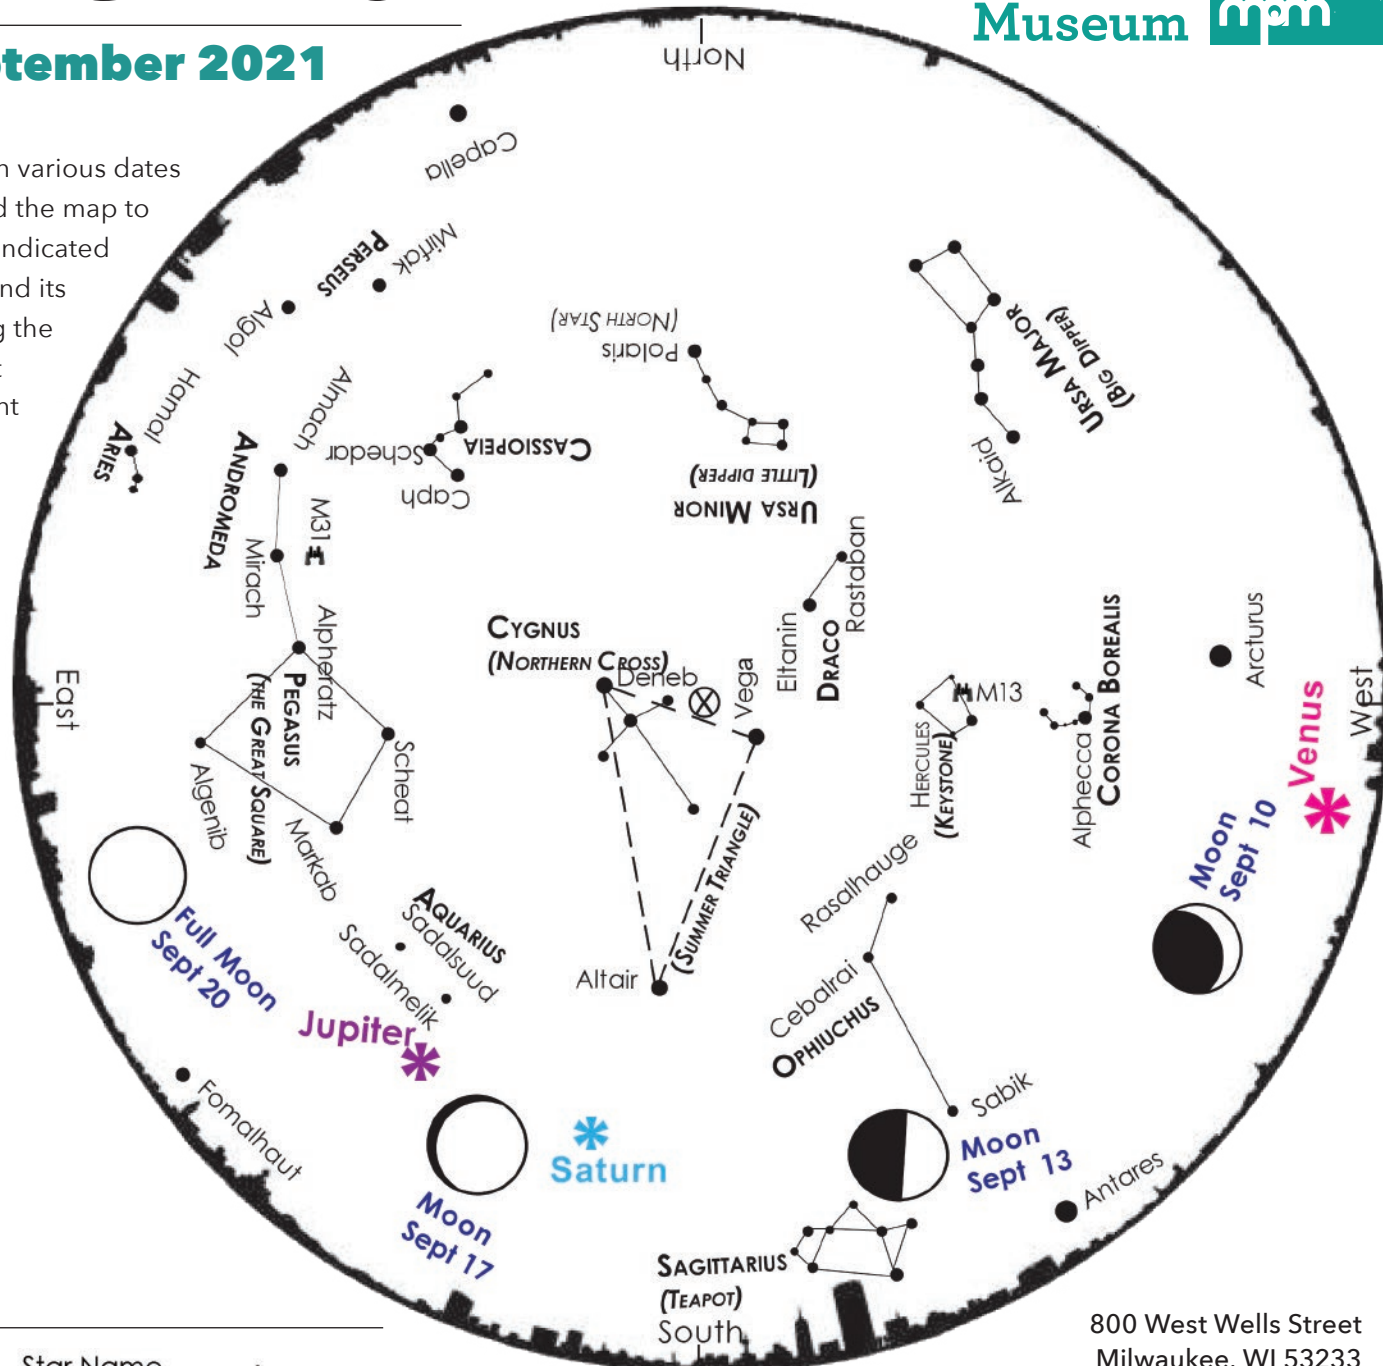

STARRY NIGHTS

September 2021

HOW TO USE THIS MAP

MPM's sky map shows the night sky as it appears on various dates and times. The sky lies overhead so we've designed the map to be held above your head. Compass directions are indicated along the edge of the circle. Turn the sky map around its center so the compass direction that appears along the bottom of the map is the same as the direction that you face. Begin by using the sky map to find a bright star pattern in the sky.

BEST VIEWS

September 1 around 11 p.m., September 15 at 10 p.m., and September 30 around 9 p.m. Best to use the chart within an hour of the times listed. This chart is drawn for 43 degrees latitude but may be applied throughout the continental USA.

SEPTEMBER MORNING SKY

Orion is easily visible in the southeast sky. Also look for blazing Sirius straight down from Orion's belt. Taurus and the Pleiades star cluster can be seen above Orion.

NOW PLAYING

Constellations
Wisconsin Stargazing

SUBSCRIBE TO THE STARS

Sign up to receive our FREE monthly sky map and eblast at www.mpm.edu/starry-messenger

STAR MAGNITUDES: ●●●●●
0 1 2 3 4

Star Name
KEY: CONSTITUTION
ASTERISM
Binocular sights

800 West Wells Street
Milwaukee, WI 53233
414-278-2728 | mpm.edu